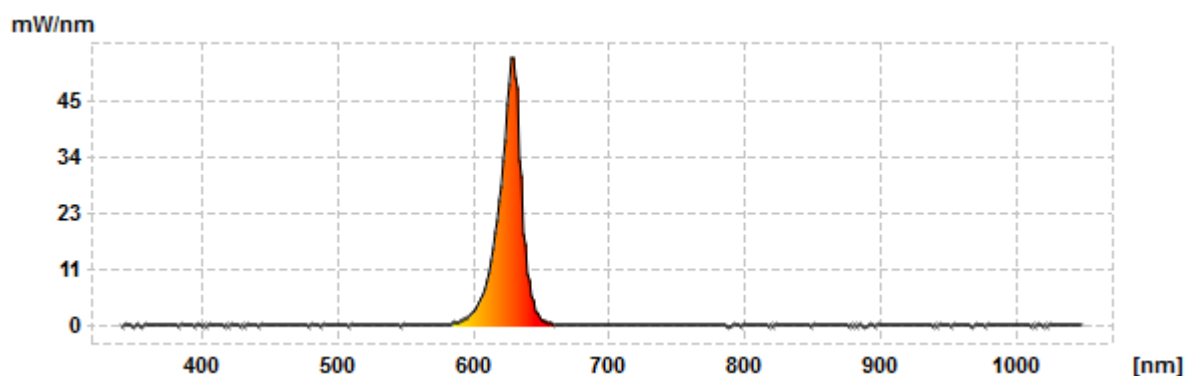

Spectrum Test Report

DEKO-LIGHT
ELEKTRONIK VERTRIEBS GMBH

Client name:	Deko-Light Elektronik Vertriebs GmbH	Report time:	2016-05-02 13:29:30
Item No:	100035	Model name:	LED Panel rot

Results

Spectrum

CIE 1931 2° observer		CIE 1964 10° observer		Color Parameters	
x	0.6901	x	0.6805	CCT [k]	-
y	0.3070	y	0.3165	Chromaticity Error	0.292
u'	0.5204	u'	0.5006	Color Peak	629.44
v'	0.5210	v'	0.5239	Color Peak Value	54.63
				Color Dominant	620.8
				Radiometric	1.0227
Rendering Indices		Ra	12.8		
R1	0.0	R8	0.0		
R2	0.0	R9	0.0	Electrical Parameters	
R3	57.8	R10	0.0	Luminous [lm]	217.83
R4	0.0	R11	0.0	Luminous Efficacy [lm/W]	25.6388
R5	0.0	R12	0.0	Power [W]	8,496
R6	0.0	R13	0.0	Current [A]	0.354
R7	44.3	R14	67.7	Voltage [V]	24